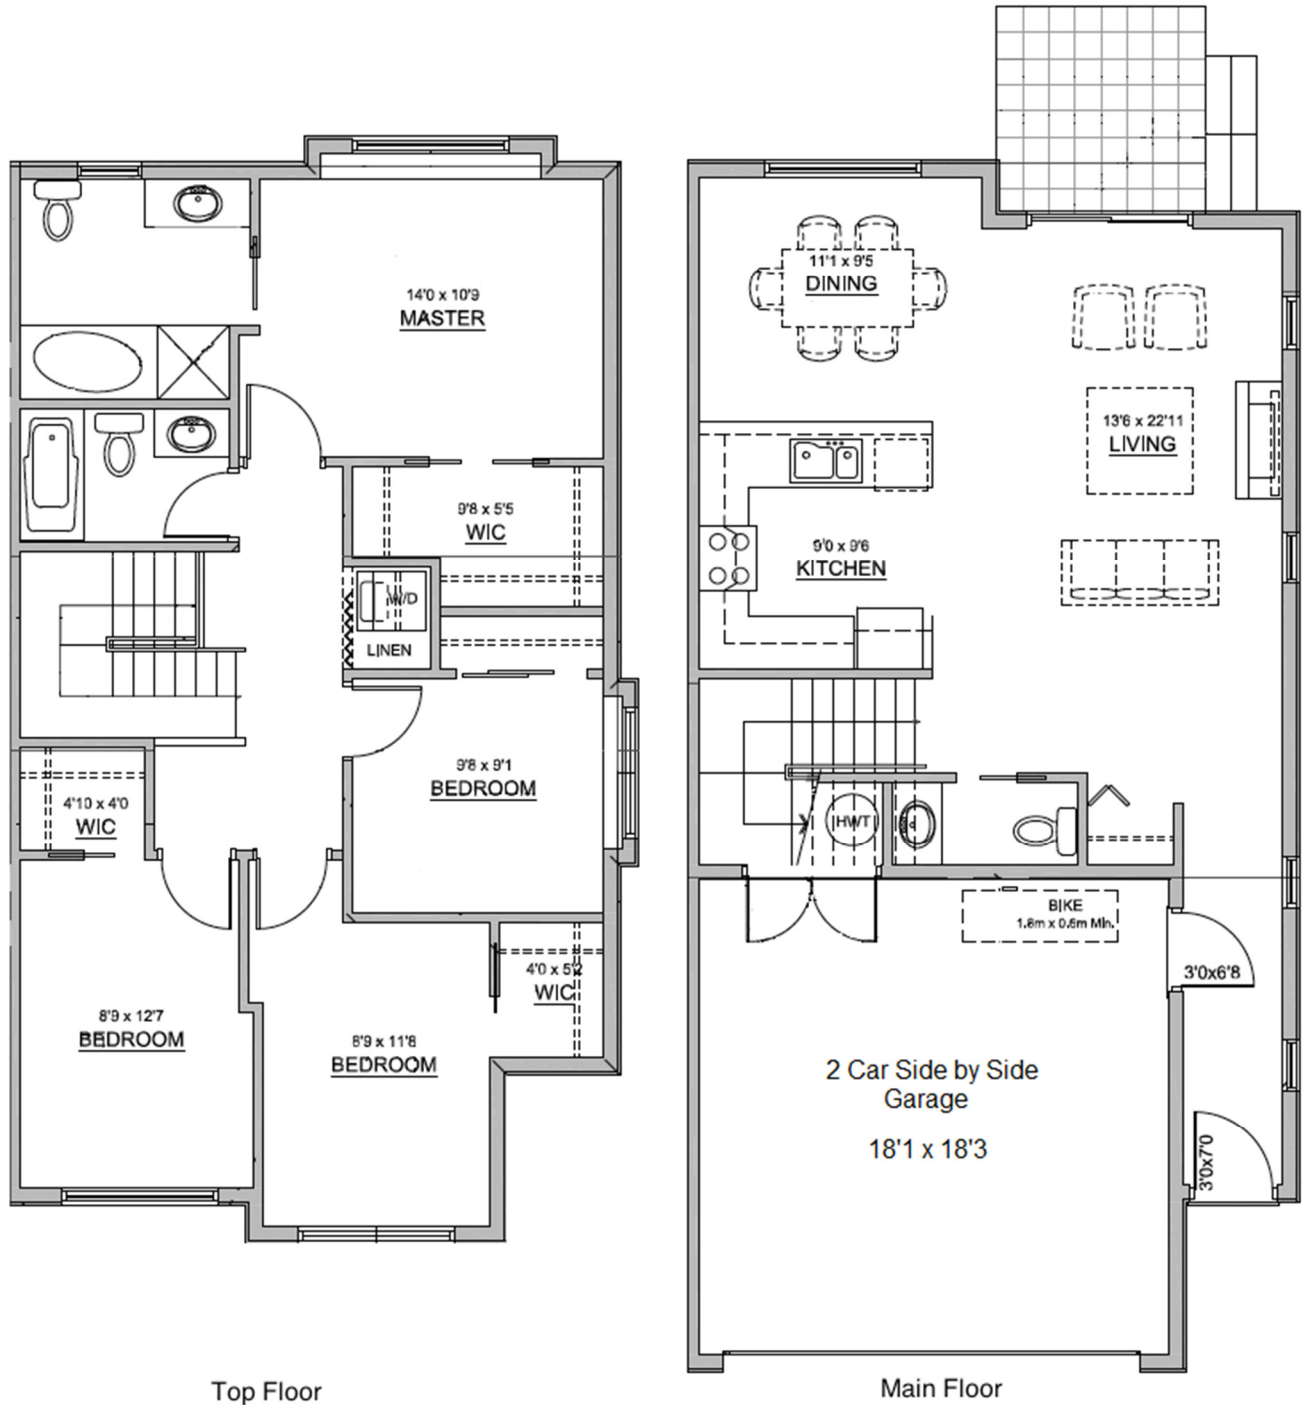

BACK UNIT

Floorplan B1

4 Bedrooms

2.5 Baths

*Features and room sizes are based on architectural floorplans. They are intended as a general reference only. Information presented herein is subject to change without notice. E. & O.E.

BACK UNIT
Floorplan B2
 4 Bedrooms
 2.5 Baths

*Features and room sizes are based on architectural floorplans. They are intended as a general reference only. Information presented herein is subject to change without notice. E. & O.E.