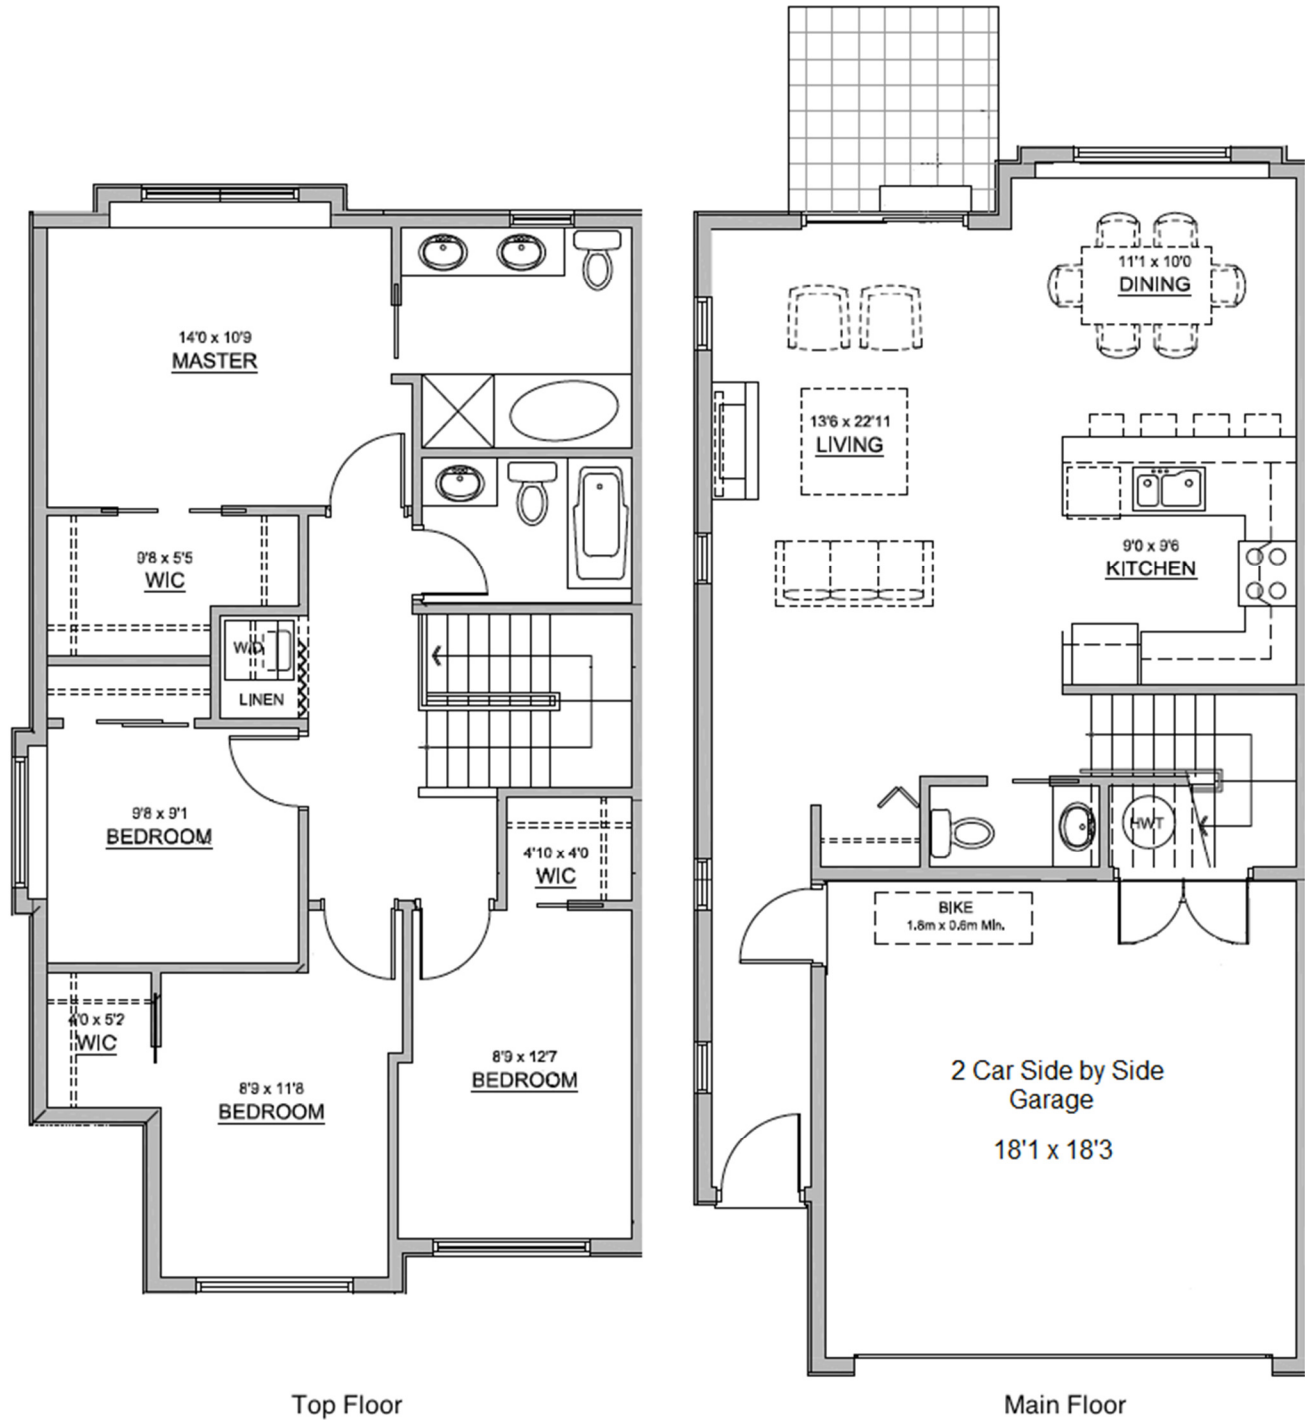

BACK UNIT

Floorplan B1

4 Bedrooms

2.5 Baths

*Features and room sizes are based on architectural floorplans. They are intended as a general reference only. Information presented herein is subject to change without notice. E. & O.E.

BACK UNIT
Floorplan B2
 4 Bedrooms
 2.5 Baths

*Features and room sizes are based on architectural floorplans. They are intended as a general reference only. Information presented herein is subject to change without notice. E. & O.E.